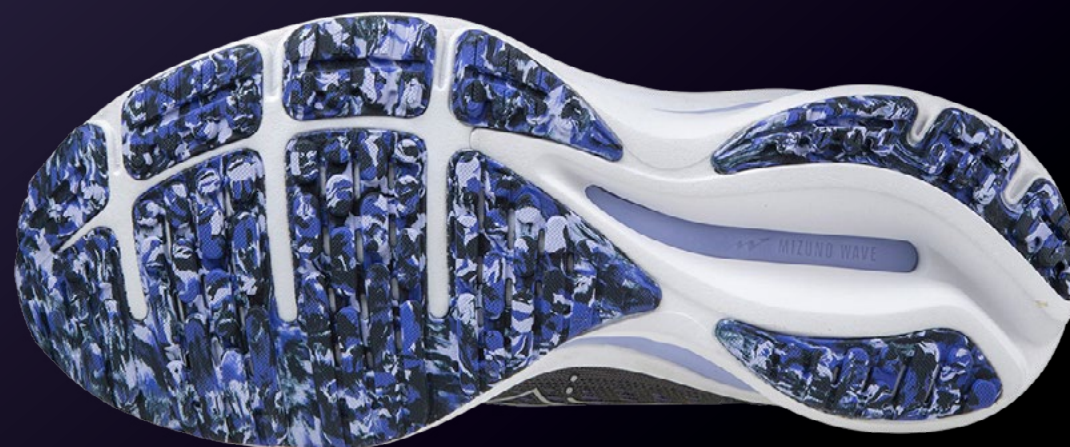

## WAVE RIDER 25

**Neutral**

MSRP \$135.00

**Weight:**  
Men 9.7 oz,  
Women 8.1 oz

**Drop:** 12 mm

**RECYCLE PET** mesh lining and shoelaces

**GUSSET TONGUE** for a stable, comfortable feeling

New PU print execution for a softer yet richer 3D design

Both top and bottom midsole now boast **MIZUNO ENERGY** which offers the next level of soft cushion and high energy return.

**MIZUNO WAVE®** New wave shaped plate offers both cushion and stability to support soft cushioned midsole.

Castor Bean, Bio Based Wave Plate — C02 emissions are about 25% less than normal PEBAX

**Flex Grove** straight line design for flexible yet stable toe off. Vision Quest outsole telling a galactic design story from top to bottom.

**X10** rubber offers high level durability and flat dense design for stable feeling.